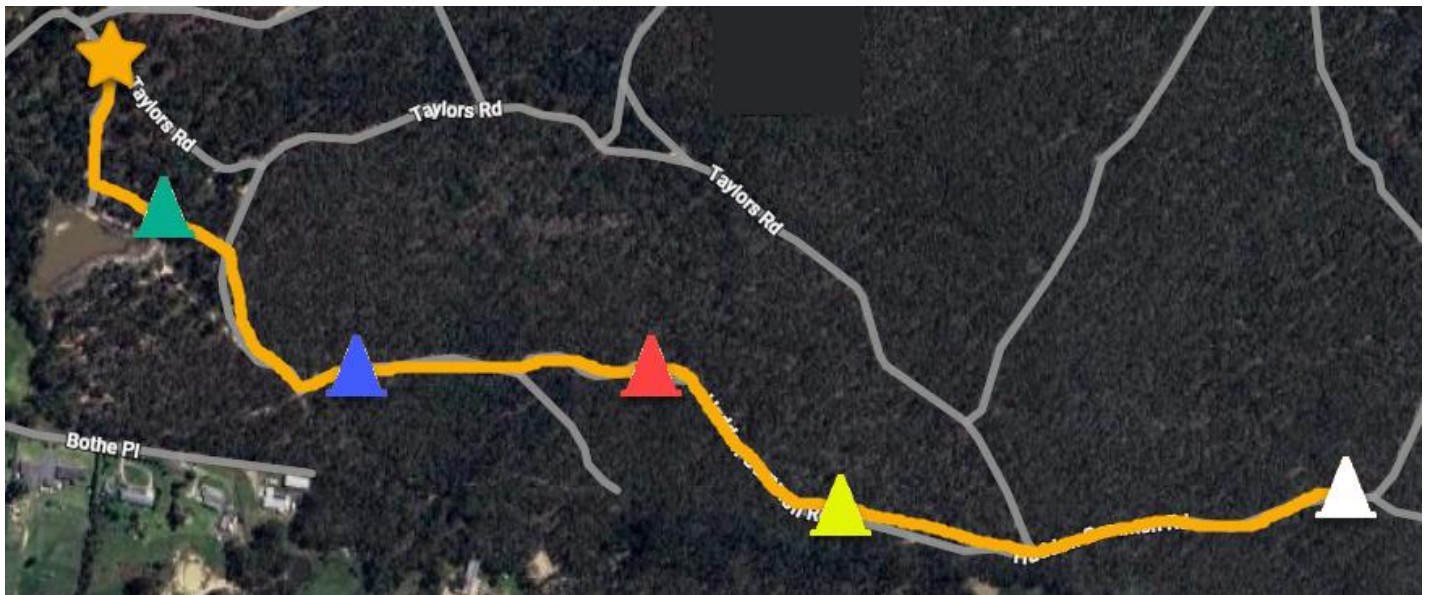

Woody Yaloak Athletic Club

Haddon, Victoria

Time	430pm
Location	Common #2
Address	Taylor's Road, Haddon Common

Meet Notes:

To get to the start:

- The start is at the other end of the Haddon Common, the entry is off Taylor's Road.

Parent helpers:

- Putting out cones
- Packing up cones
- Timekeeper
- Writing results down
- Marshall on each cone

The course:

This is an out and back course, running to your coloured cone and then back to the start/finish line.

AGE GROUP	COURSE	DISTANCE
6	To Green Cone	500m
U8	To Blue Cone	1000m
U10	to Red Cone	1500m
U12	to Yellow Cone	2000m
U14+	to White Cone	3000m